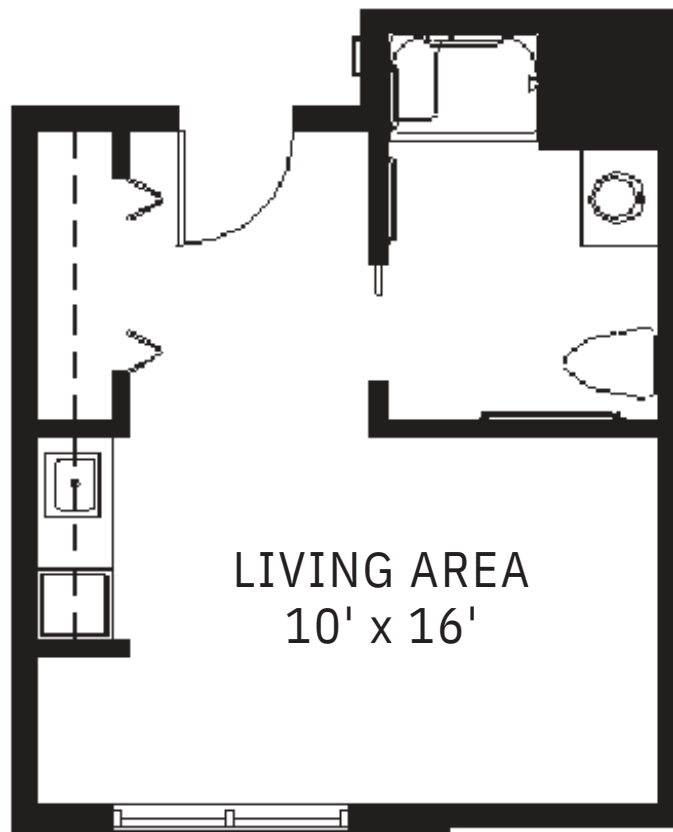

Assisted Living Studio Apartment A

286 Sqft

(All room dimensions are approximate.)

Tamarisk Senior Living

3 Shalom Drive, Warwick, RI 02886 | 401.732.0037 | 401.921.0602 (FAX) | Tamariskri.org

A community of Jewish Collaborative Services

Assisted Living Studio Apartment B

323 Sqft

(All room dimensions are approximate.)

Tamarisk Senior Living

3 Shalom Drive, Warwick, RI 02886 | 401.732.0037 | 401.921.0602 (FAX) | Tamariskri.org

A community of Jewish Collaborative Services