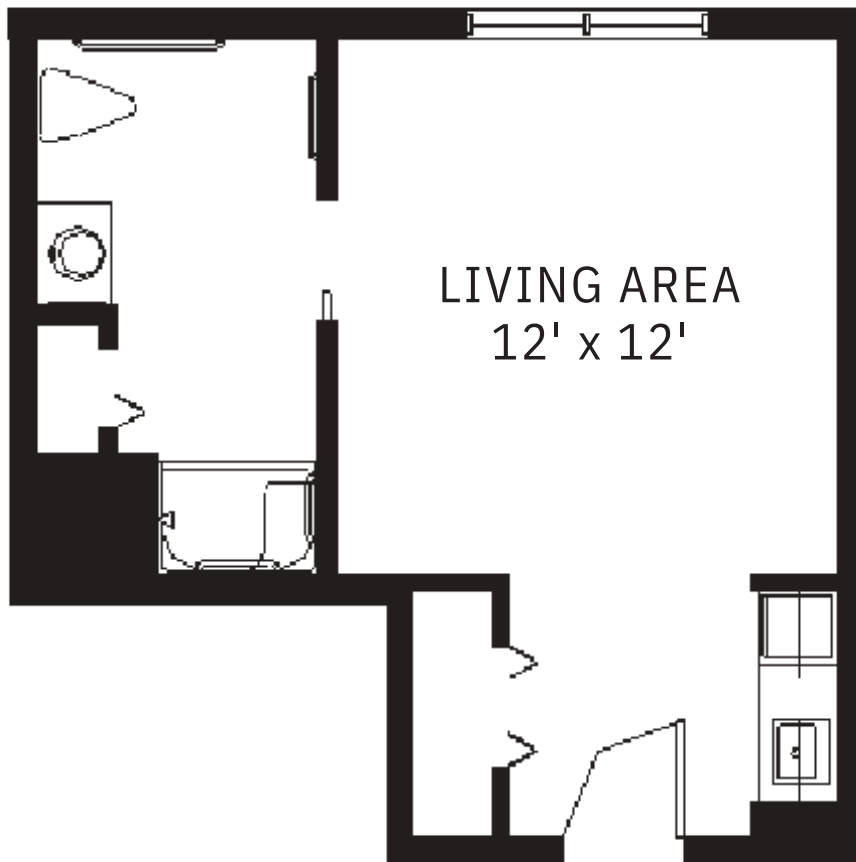

Assisted Living Studio Apartment A

286 Sqft

(All room dimensions are approximate.)

Tamarisk Senior Living

3 Shalom Drive, Warwick, RI 02886 | 401.732.0037 | 401.921.0602 (FAX) | Tamariskri.org

A community of Jewish Collaborative Services

Assisted Living Studio Apartment B

323 Sqft

(All room dimensions are approximate.)

Tamarisk Senior Living

3 Shalom Drive, Warwick, RI 02886 | 401.732.0037 | 401.921.0602 (FAX) | Tamariskri.org

A community of Jewish Collaborative Services