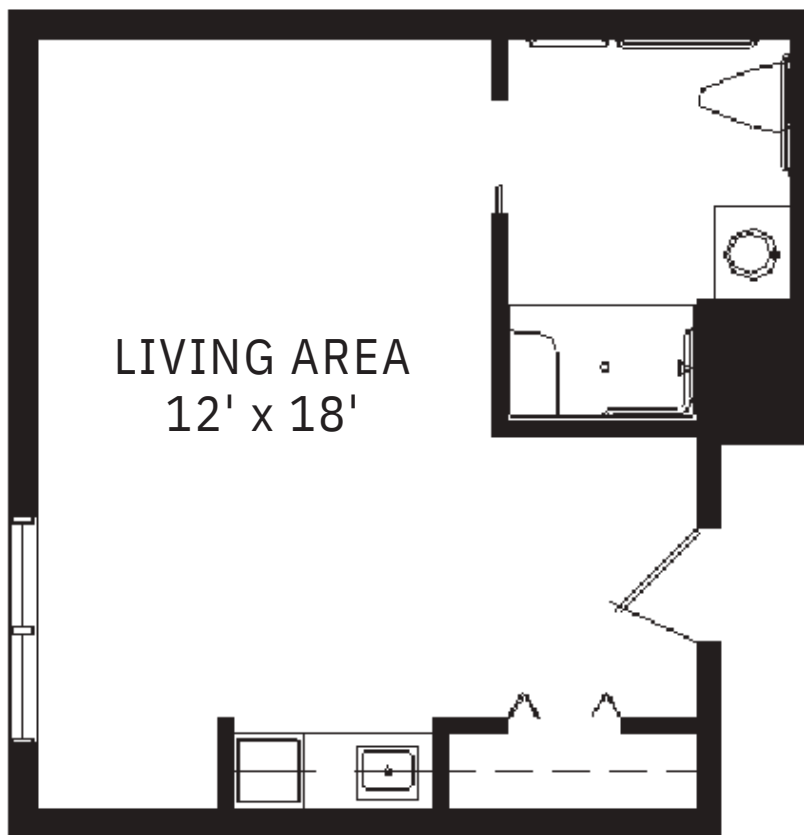

Assisted Living Studio Apartment B

323 Sqft

(All room dimensions are approximate.)

Tamarisk Senior Living

3 Shalom Drive, Warwick, RI 02886 | 401.732.0037 | 401.921.0602 (FAX) | Tamariskri.org

A community of Jewish Collaborative Services

Assisted Living Studio Apartment C

370 Sqft

(All room dimensions are approximate.)

Tamarisk Senior Living

3 Shalom Drive, Warwick, RI 02886 | 401.732.0037 | 401.921.0602 (FAX) | Tamariskri.org

A community of Jewish Collaborative Services