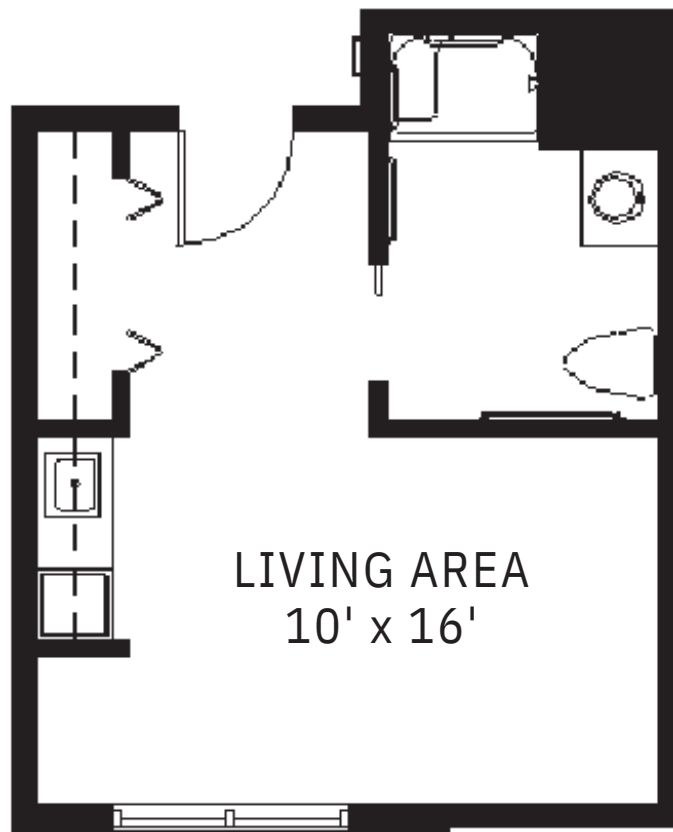

Assisted Living Studio Apartment A

286 Sqft

(All room dimensions are approximate.)

The Phyllis Siperstein Tamarisk Assisted Living Residence
3 Shalom Drive, Warwick, RI 02886 | 401.732.0037 | 401.921.0602 (FAX) | Tamariskri.org