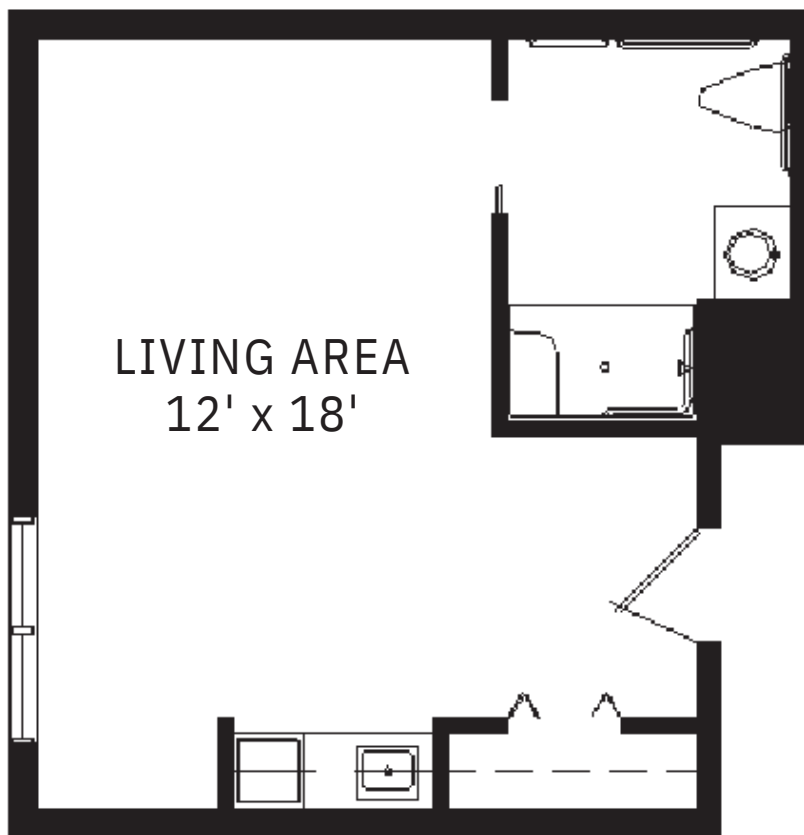

370 Sqft

(All room dimensions are approximate.)

The Phyllis Siperstein Tamarisk Assisted Living Residence
3 Shalom Drive, Warwick, RI 02886 | 401.732.0037 | 401.921.0602 (FAX) | Tamariskri.org

A community of Jewish Collaborative Services