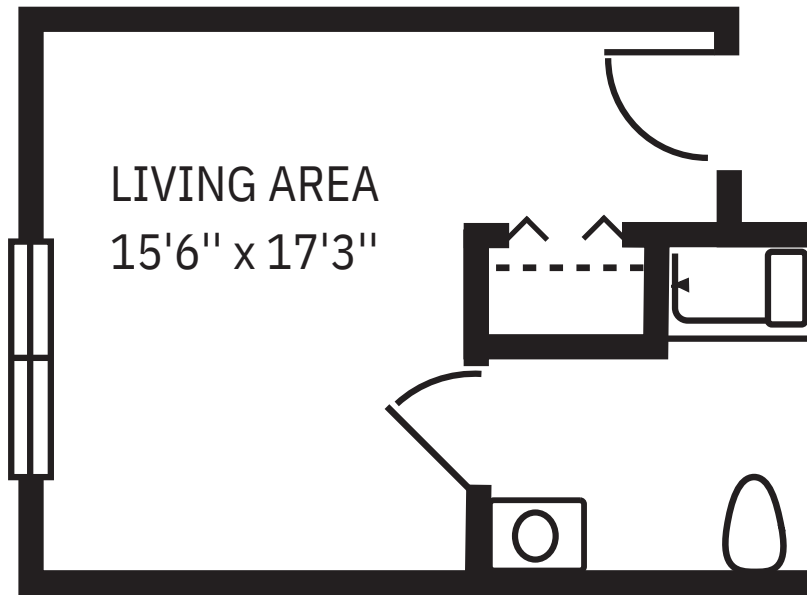

250 Sqft

(All room dimensions are approximate.)

The Phyllis Siperstein Tamarisk Assisted Living Residence
3 Shalom Drive, Warwick, RI 02886 | 401.732.0037 | 401.921.0602 (FAX) | Tamariskri.org

A community of Jewish Collaborative Services